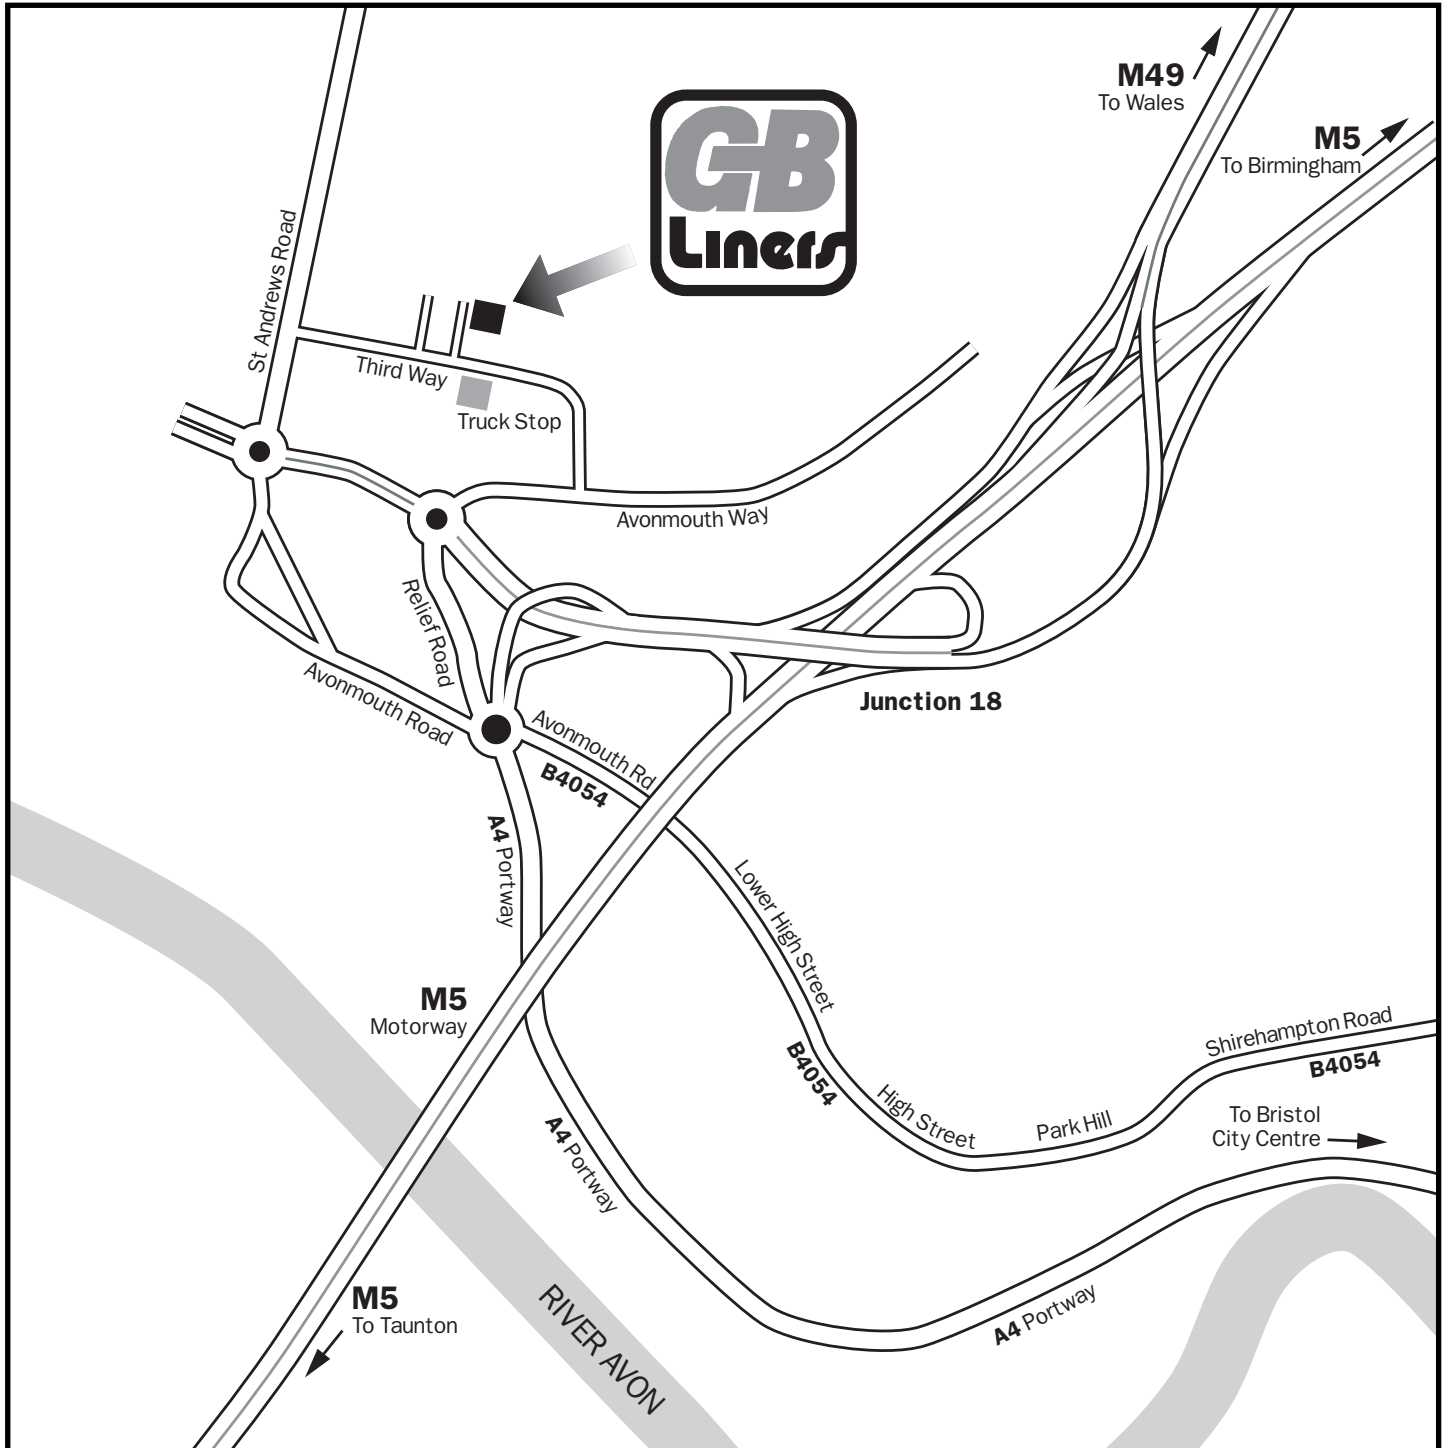

Bristol

8 Haslemere Estate, Third Way, Avonmouth BS11 9TP

Tel: 0117 982 8141 • Fax: 0117 982 8360

e-mail: bristol@gbliners.com • Web: www.gbliners.com

By Car

From M5 Junction 18 keep to the 2 right hand lanes of the 4 until you come to a large roundabout. Take the 3rd exit into formerly Avonmouth Way, then 1st left (opposite MAN truck dealer) into Third Way.

Follow the road around. On the left hand side is the Truck Stop. Haslemere Industrial Estate is opposite with Kuehne & Nagel on the corner. GB Liners is at the bottom of the estate.